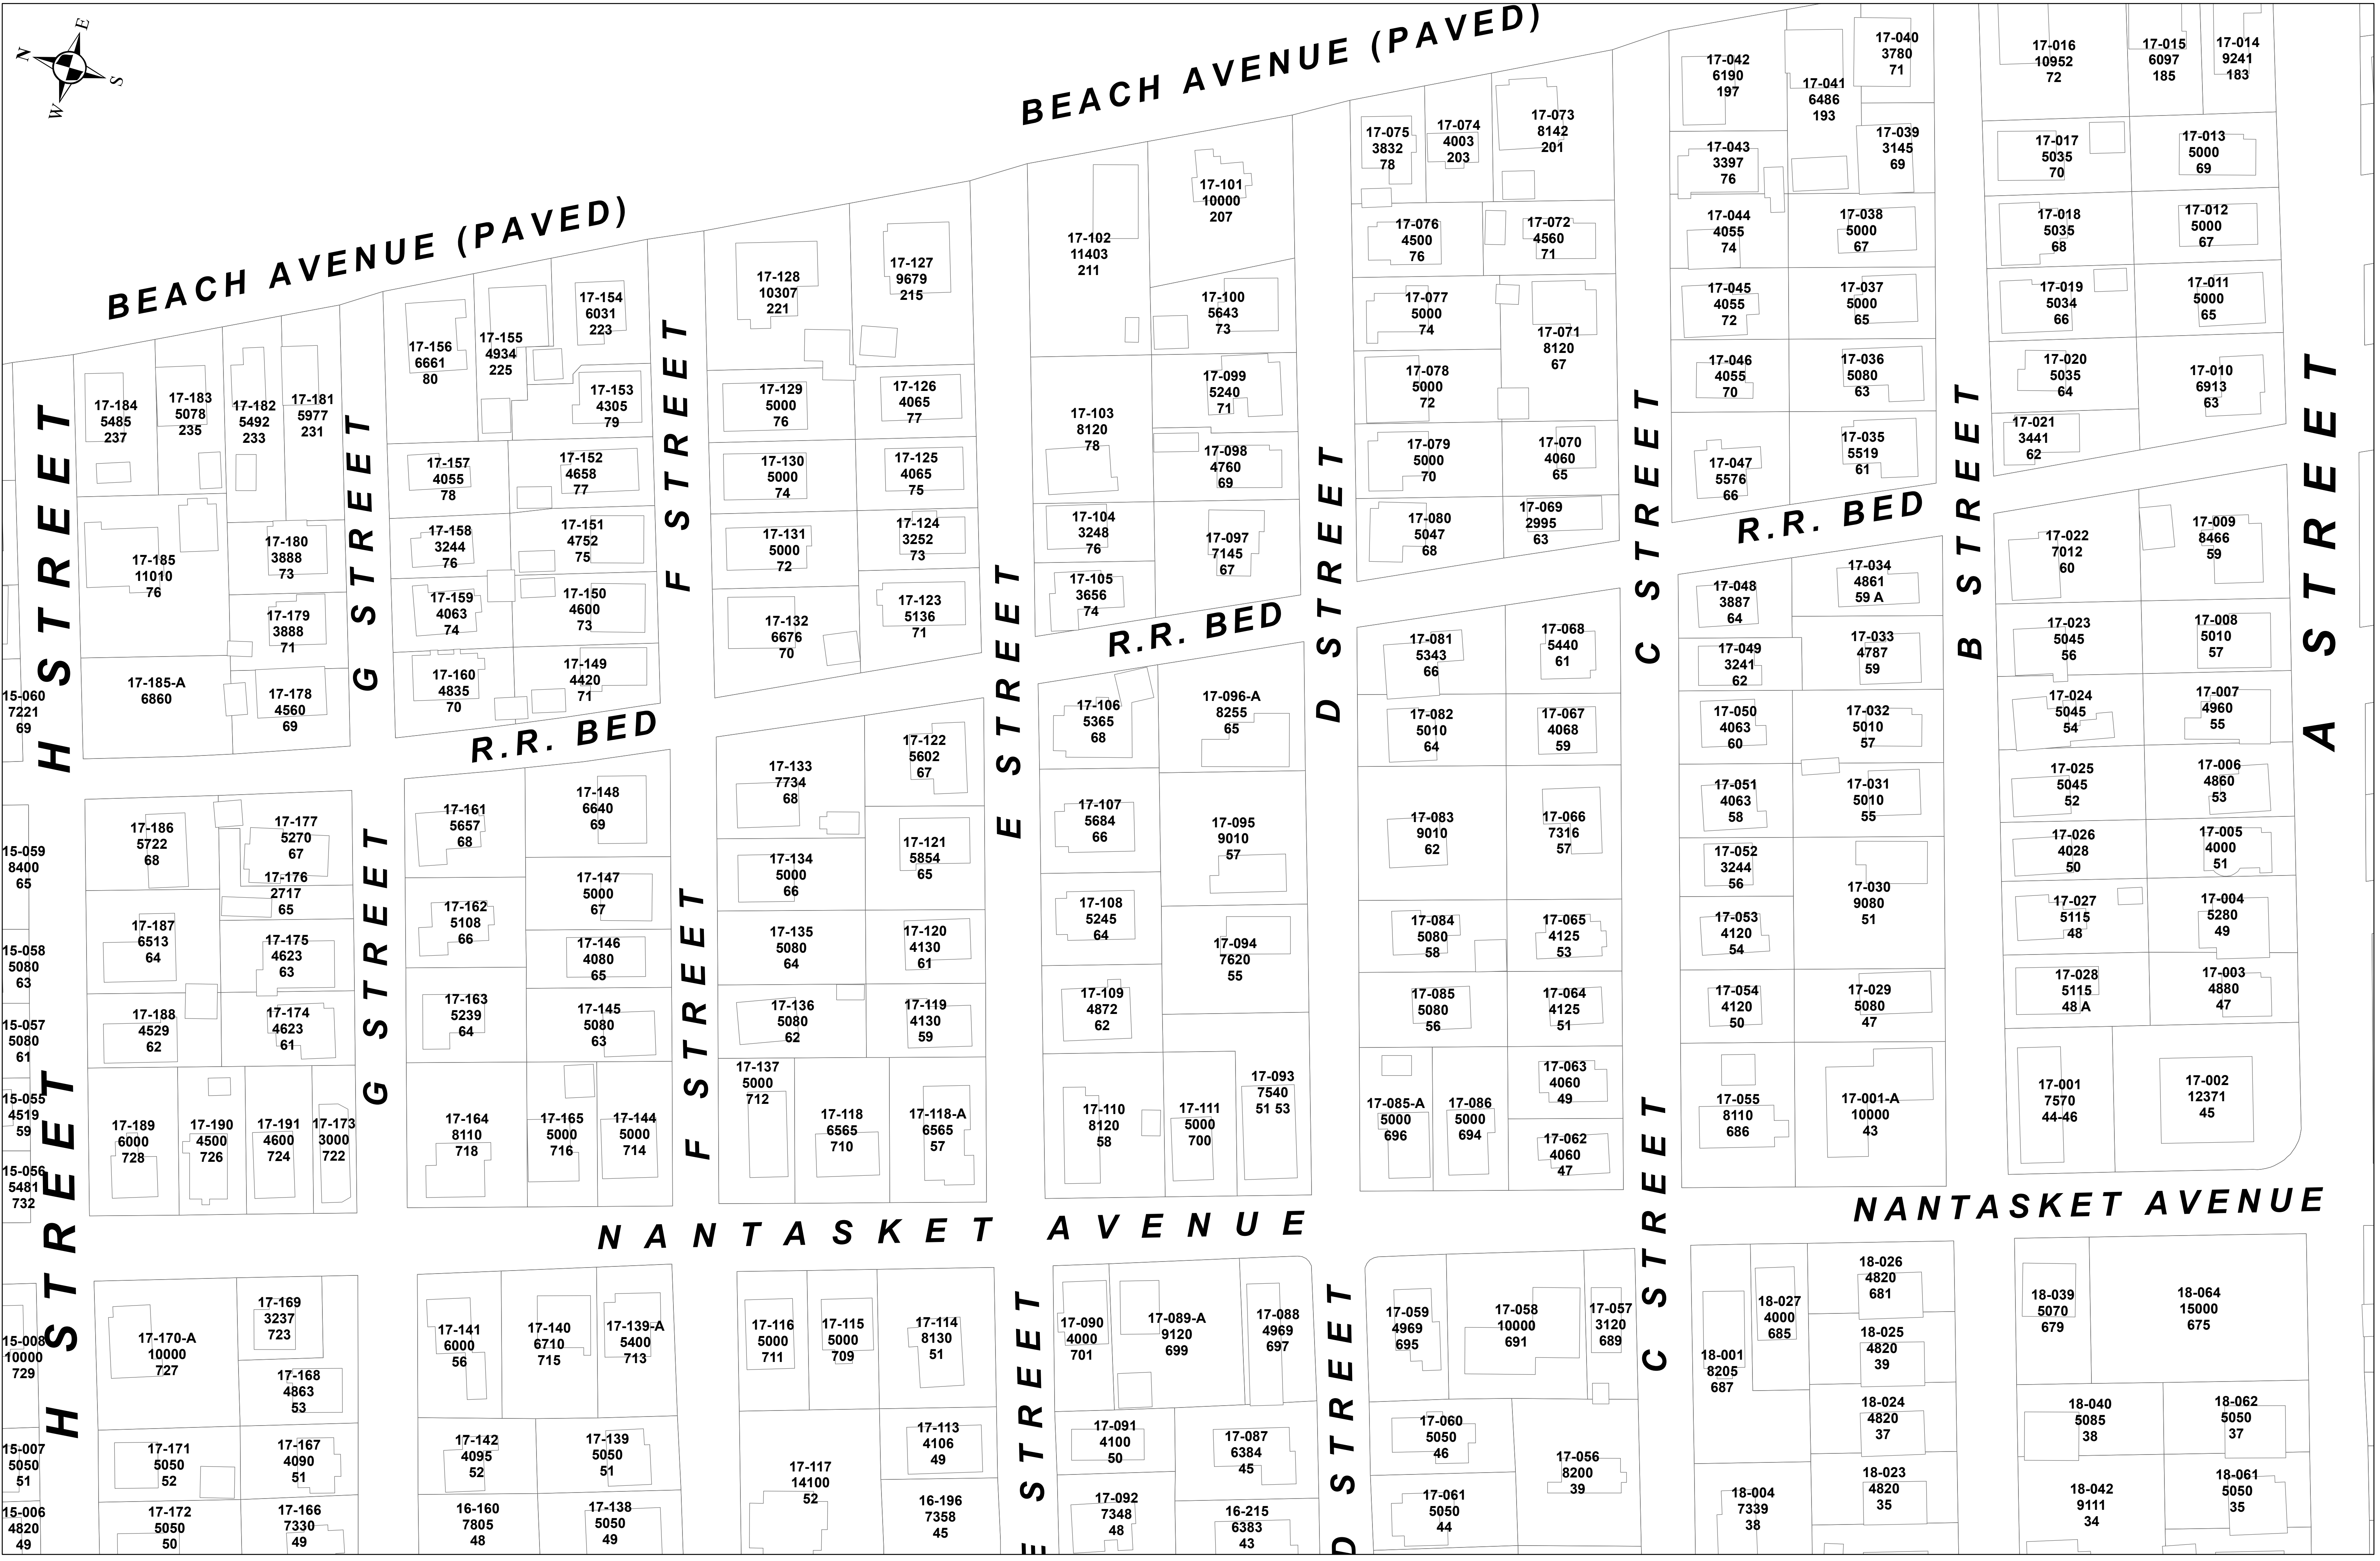

BEACH AVENUE (PAVED)

BEACH AVENUE (PAVED)

See Sheet # 15

See Sheet # 19

See Sheet # 16

TOP NUMBER = MAP/LOT NUMBER  
MIDDLE NUMBER = LOT SIZE  
BOTTOM NUMBER = ADDRESS

October 24, 2023